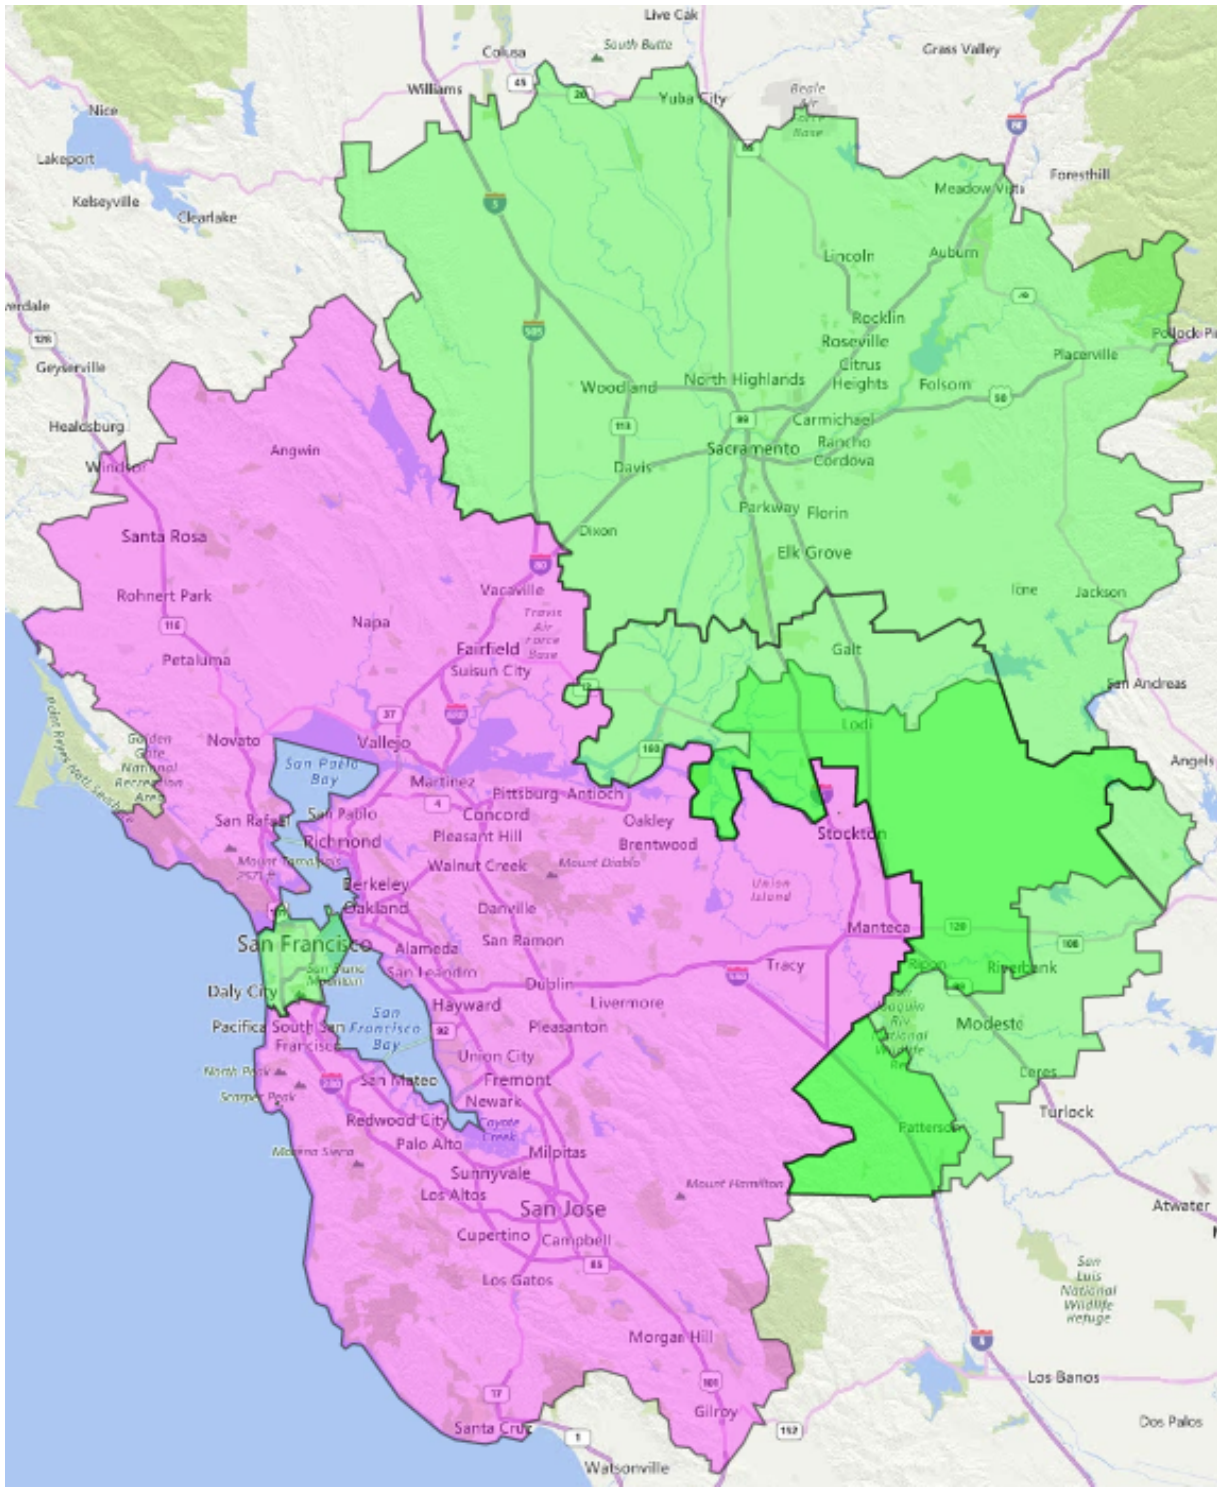

HORNE ENTERPRISES

YOUR PERSONAL
ENERGY CONSULTANT

Residential Installation Service Territory

Northern California

 **HORNE ENTERPRISES:** Territory

 **HORNE ENTERPRISES:** Future Territory